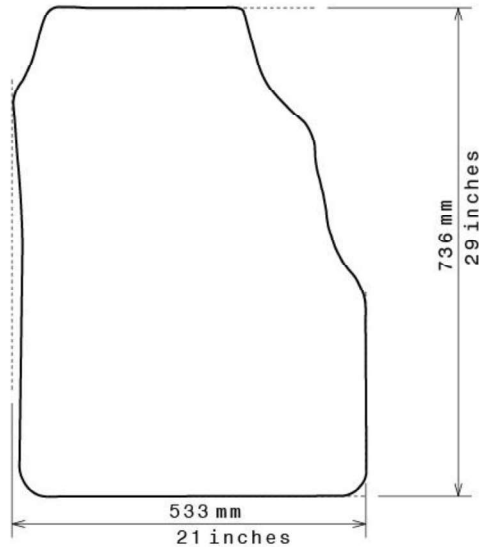

Spaghetti® Floor Mats by
NICOMAN

Best Mats for Your Car, Home & Business!

Photo for illustration purposes only.

Fitment Specifications

Make/Brand	Renault
Model/Type	Scenic
Gen/MK Code	MK 2
Model Year	2003-2009
Body Type	MPV
Non-Slip Type	GECKO
SKU	C 5034

Please check shape/size matches floorpan

LEFT Hand Drive

SCALE: 1/10

Set of 3

Remarks