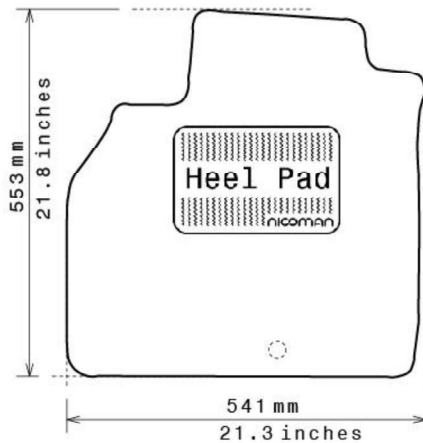

Spaghetti® Floor Mats by
NICOMAN

Best Mats for Your Car, Home & Business!

Photo for illustration purposes only.

Fitment Specifications

Make/Brand	Renault
Model/Type	Scenic
Gen/MK Code	MK 2
Model Year	2003-2009
Body Type	MPV
Non-Slip Type	GECKO
SKU	C 5034

Please check shape/size matches floorpan

LEFT Hand Drive

SCALE: 1/10

Set of 3

Remarks