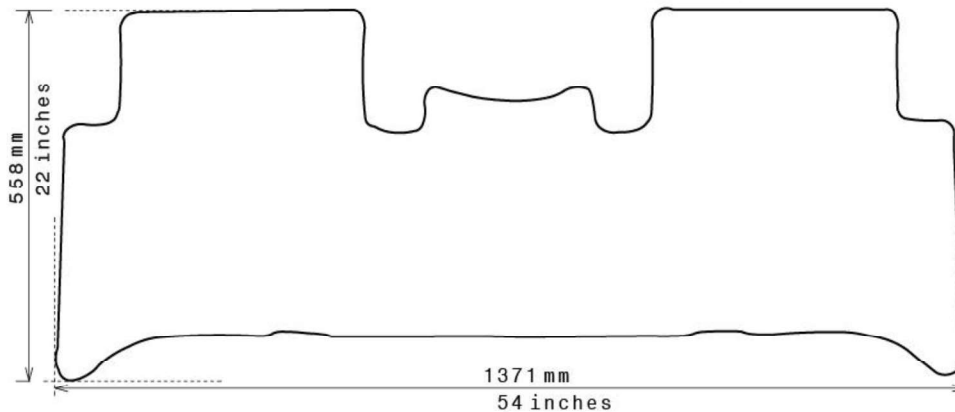

Spaghetti® Floor Mats by
NICOMAN

Best Mats for Your Car, Home & Business!

Photo for illustration purposes only.

Fitment Specifications

Make/Brand	Renault
Model/Type	Scenic
Gen/MK Code	MK 2
Model Year	2003-2009
Body Type	MPV
Non-Slip Type	GECKO
SKU	C 5034

Please check shape/size matches floorpan

LEFT Hand Drive

SCALE: 1/10

Set of 3

Remarks